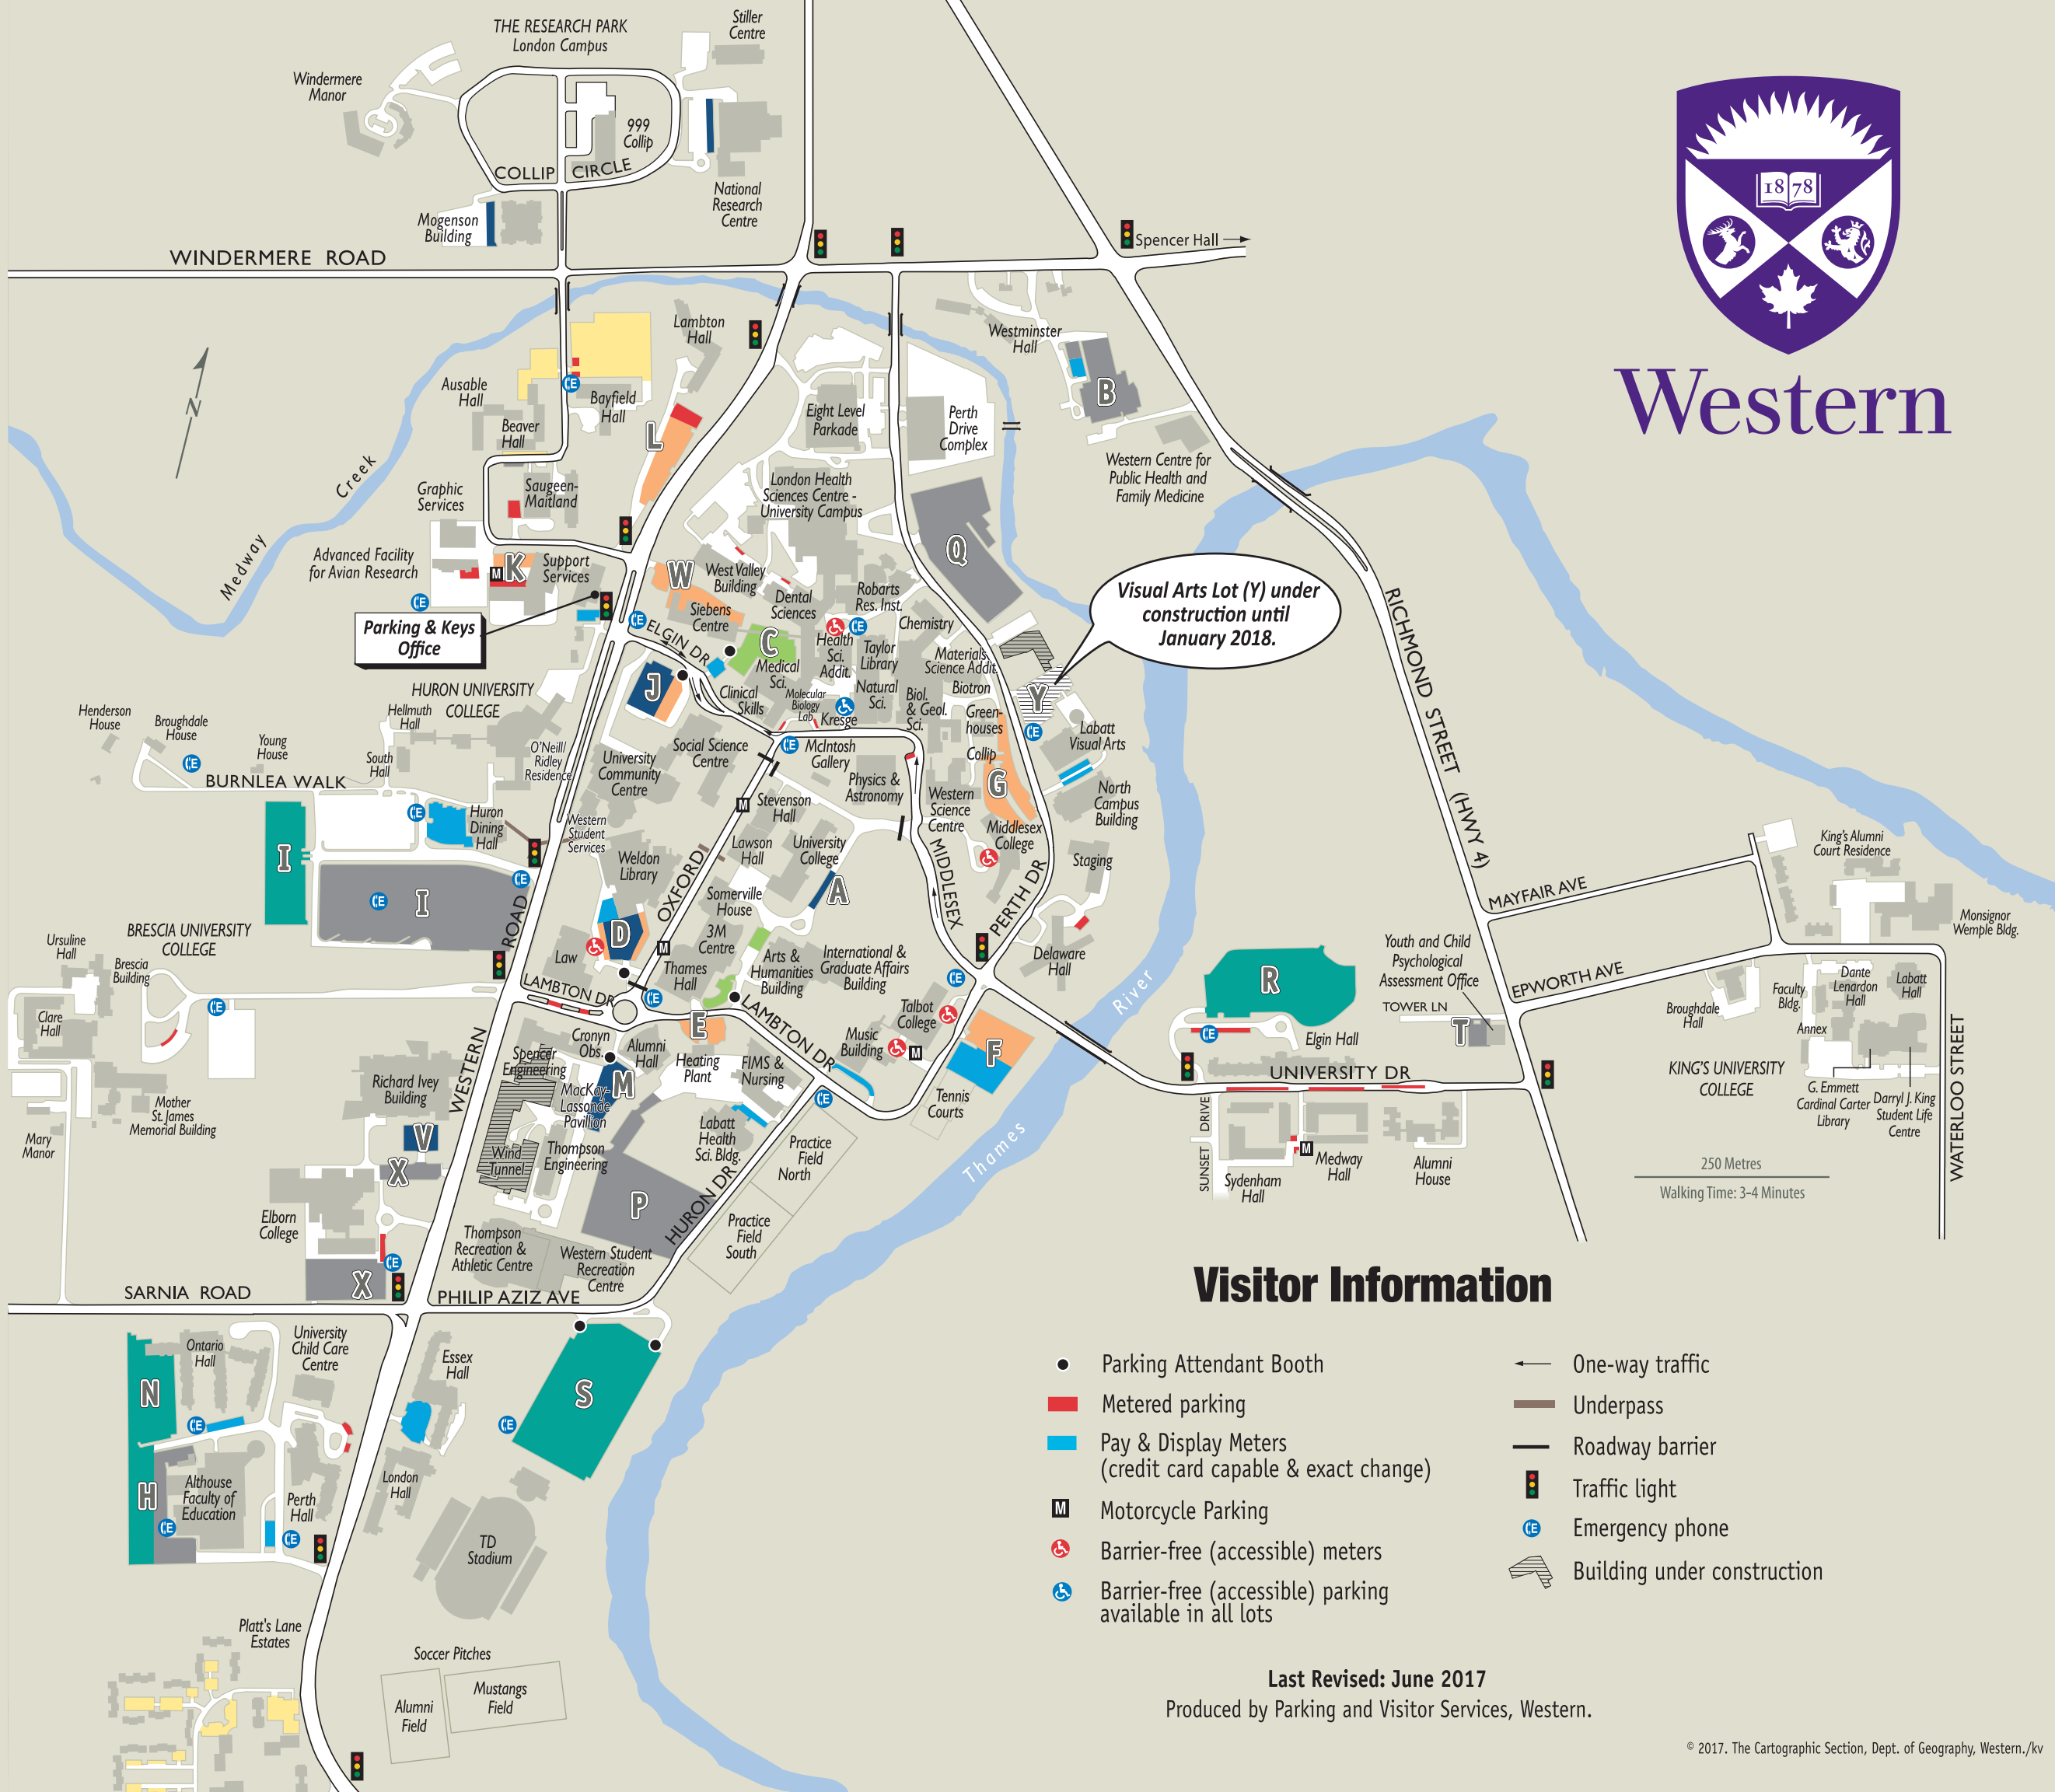

PERIMETER PARKING

- | | |
|--------------------------------|--|
| B Westminster | Q Chemistry |
| H Althouse | T Tower Lane |
| I Springett (FP) | X Elborn College (FP) |
| P South Valley | Y Visual Arts - (CLOSED)
for construction until January 2018) |

- | | |
|-------------------------|---|
| A Kent Drive | M Alumni / Thompson |
| D D.B. Weldon | V Ivey (RESTRICTED PARKING) |
| J Social Science | |

PATIENT LOTS

- C** Medical Science
Plus Fowler Clinic (Kent Dr.)

UNIVERSITY APARTMENT PARKING

An apartment permit is required.

WEEKEND FREE PARKING

Lots identified by the **(FP)** icon have free parking from Fridays at 5pm to Mondays at 7am. **The Siebens free parking begins Fridays at 7pm.

Visual Arts Lot (Y) under construction until January 2018.

Visitor Information

- Parking Attendant Booth
- Metered parking
- Pay & Display Meters (credit card capable & exact change)
- Motorcycle Parking
- ♿ Barrier-free (accessible) meters
- ♿ Barrier-free (accessible) parking available in all lots
- ← One-way traffic
- Underpass
- Roadway barrier
- 🚦 Traffic light
- ☎ Emergency phone
- 🏗 Building under construction